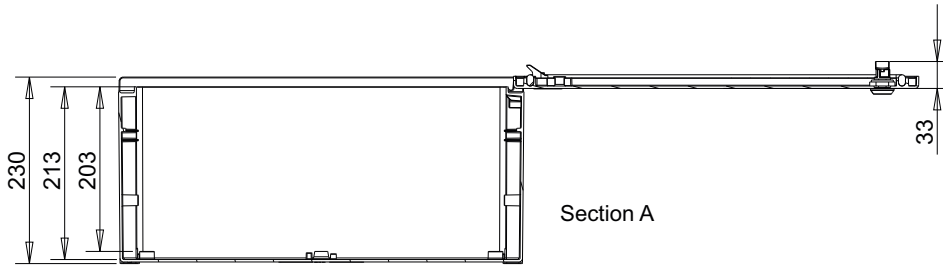

MONOBLOCK INDUSTRIAL ENCLOSURE IP66

BRES-65

Polyester enclosure 600 x 500 x 230 mm

FEATURES

SafyBox BRES

- Boxes & Cabinets made from fiber glass reinforced polyester, moulded by hot compression.
- Colour Light Grey RAL 7035
- Self-extinguishability: 960° test withstanding. Halogen free. Double insulation. No electrical contact risks.
- Degree of protection Ip66 UNE 20324 (EN 60529).
- Certification of compliance with IEC62208 enclosure standard. Suitable for indoor or outdoor use.
- Large door opening (180°). Version with plain or glazed door. Reversibility for installation right or left door opening.
- Anti-intruder hinges system.
- Customise service: colour, machining, mounting accessories, locks, company logo.
- 2 lock with double-bar insert or 1 lock with 3 action points and vandalism-proof.
- Version with metallic or polyester mounting plate.
- Resistant to harsh atmospheres.
- Light weight gives an easy installation.
- 25years. Long life lasting without maintenance under standard environmental conditions.

Code	Description	Height x Width x Depth	Weight
BRES-65	Empty standard enclosure colour light grey RAL 7035	600 x 500 x 230 mm	7,93 kg

MONOBLOCK INDUSTRIAL ENCLOSURE IP66

BRES-65

Polyester enclosure 600 x 500 x 230 mm

Standard
IEC
IEC-62208

Packaging

packaging unit	1	packaging height	601,0 mm	Units per pallet 120 x 80 cm (Height 220 cm)	24
number of doors	1	packaging width	501,0 mm	Units per pallet 110 x 110 cm (Height 220 cm)	32
weight	7,93 kg	packaging depth	231,5 mm	Units per pallet 155 x 122 cm (Height 220 cm)	43