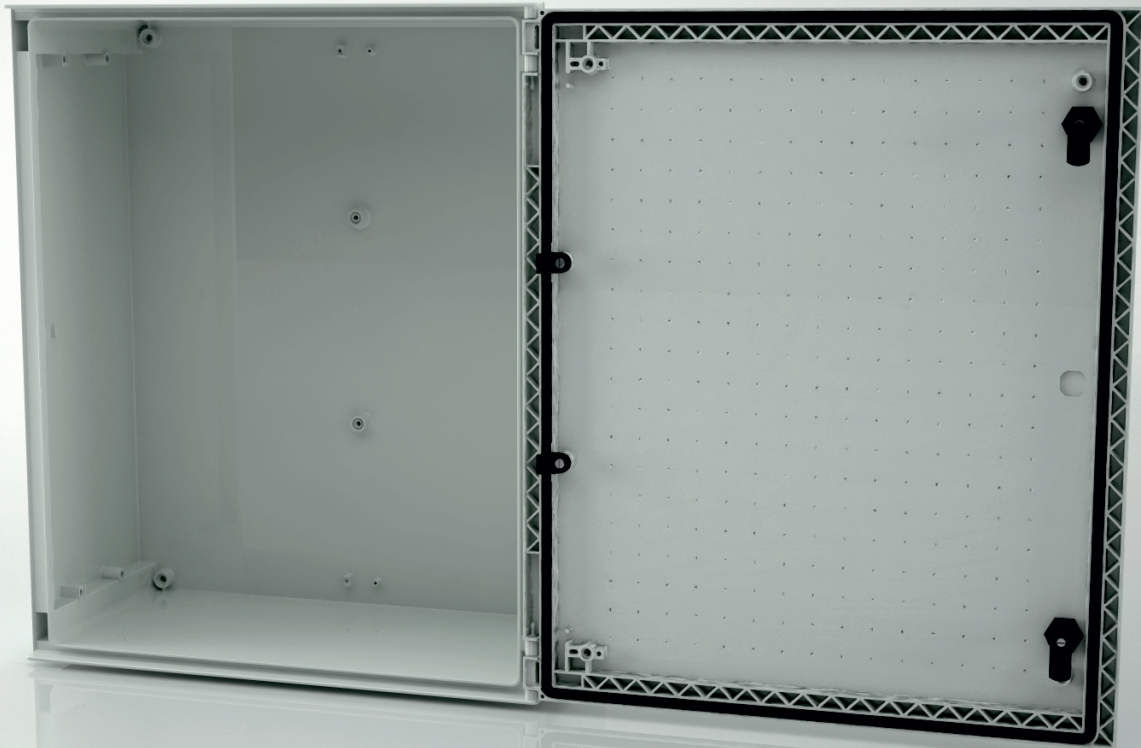

MONOBLOCK INDUSTRIAL ENCLOSURE IP66

BRES-65

Polyester enclosure 600 x 500 x 230 mm

FEATURES

SafyBox BRES

- Boxes & Cabinets made from fiber glass reinforced polyester, moulded by hot compression.
- Colour Light Grey RAL 7035
- Self-extinguishability: 960° test withstanding. Halogen free. Double insulation. No electrical contact risks.
- Degree of protection Ip66 UNE 20324 (EN 60529).
- Certification of compliance with IEC62208 enclosure standard. Suitable for indoor or outdoor use.
- Large door opening (180°). Version with plain or glazed door. Reversibility for installation right or left door opening.
- Anti-intruder hinges system.
- Customise service: colour, machining, mounting accessories, locks, company logo.
- 2 lock with double-bar insert or 1 lock with 3 action points and vandalism-proof.
- Version with metallic or polyester mounting plate.
- Resistant to harsh atmospheres.
- Light weight gives an easy installation.
- 25years. Long life lasting without maintenance under standard environmental conditions.

Code	Description	Height x Width x Depth	Weight
BRES-65	Empty standard enclosure colour light grey RAL 7035	600 x 500 x 230 mm	7,93 kg

MONOBLOCK INDUSTRIAL ENCLOSURE IP66

BRES-65

Polyester enclosure 600 x 500 x 230 mm

Standard
IEC
IEC-62208

Packaging

packaging unit	1	packaging height	601,0 mm	Units per pallet 120 x 80 cm (Height 220 cm)	24
number of doors	1	packaging width	501,0 mm	Units per pallet 110 x 110 cm (Height 220 cm)	32
weight	7,93 kg	packaging depth	231,5 mm	Units per pallet 155 x 122 cm (Height 220 cm)	43