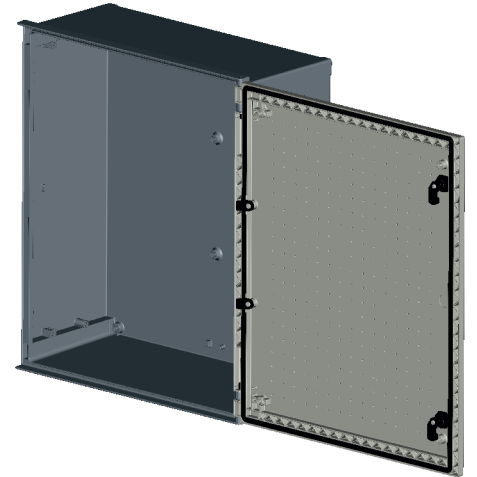

MONOBLOCK INDUSTRIAL ENCLOSURE IP66

BRES-65

Polyester enclosure 600 x 500 x 230 mm

FEATURES

SafyBox BRES

- Boxes & Cabinets made from fiber glass reinforced polyester, moulded by hot compression.
- Colour Light Grey RAL 7035
- Self-extinguishability: 960° test withstanding. Halogen free. Double insulation. No electrical contact risks.
- Degree of protection Ip66 UNE 20324 (EN 60529).
- Certification of compliance with IEC62208 enclosure standard. Suitable for indoor or outdoor use.
- Large door opening (180°). Version with plain or glazed door. Reversibility for installation right or left door opening.
- Anti-intruder hinges system.
- Customise service: colour, machining, mounting accessories, locks, company logo.
- 2 lock with double-bar insert or 1 lock with 3 action points and vandalism-proof.
- Version with metallic or polyester mounting plate.
- Resistant to harsh atmospheres.
- Light weight gives an easy installation.
- 25years. Long life lasting without maintenance under standard environmental conditions.

Code	Description	Height x Width x Depth	Weight
BRES-65	Empty standard enclosure colour light grey RAL 7035	600 x 500 x 230 mm	7,93 kg

MONOBLOCK INDUSTRIAL ENCLOSURE IP66

BRES-65

Polyester enclosure 600 x 500 x 230 mm

Standard
IEC
IEC-62208

Packaging

packaging unit	1	packaging height	601,0 mm	Units per pallet 120 x 80 cm (Height 220 cm)	24
number of doors	1	packaging width	501,0 mm	Units per pallet 110 x 110 cm (Height 220 cm)	32
weight	7,93 kg	packaging depth	231,5 mm	Units per pallet 155 x 122 cm (Height 220 cm)	43