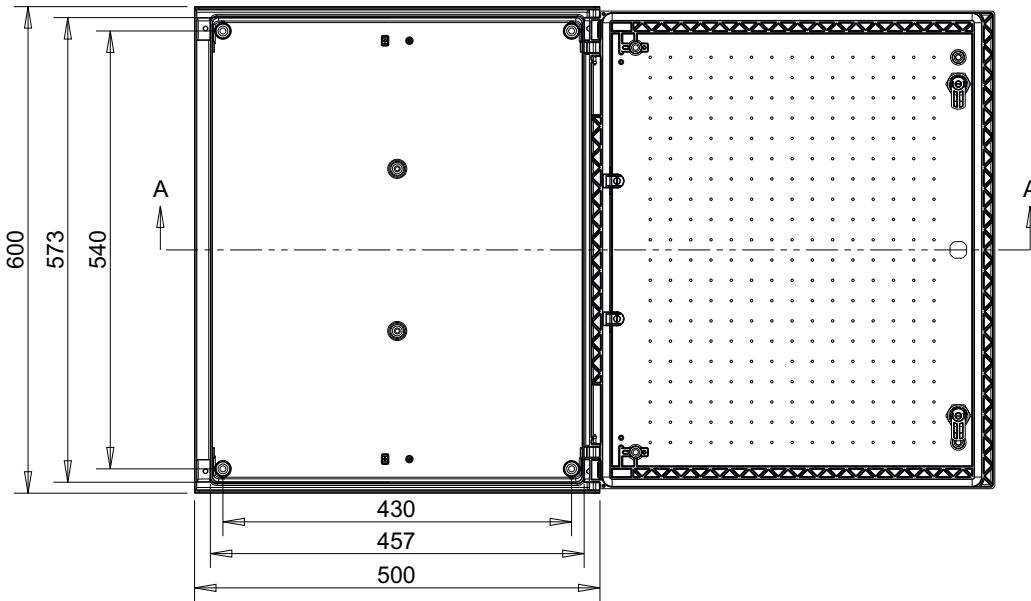

MONOBLOCK INDUSTRIAL ENCLOSURE IP66

BRES-65

Polyester enclosure 600 x 500 x 230 mm

FEATURES

SafyBox BRES

- Boxes & Cabinets made from fiber glass reinforced polyester, moulded by hot compression.
- Colour Light Grey RAL 7035
- Self-extinguishability: 960° test withstanding. Halogen free. Double insulation. No electrical contact risks.
- Degree of protection Ip66 UNE 20324 (EN 60529).
- Certification of compliance with IEC62208 enclosure standard. Suitable for indoor or outdoor use.
- Large door opening (180°). Version with plain or glazed door. Reversibility for installation right or left door opening.
- Anti-intruder hinges system.
- Customise service: colour, machining, mounting accessories, locks, company logo.
- 2 lock with double-bar insert or 1 lock with 3 action points and vandalism-proof.
- Version with metallic or polyester mounting plate.
- Resistant to harsh atmospheres.
- Light weight gives an easy installation.
- 25years. Long life lasting without maintenance under standard environmental conditions.

Code	Description	Height x Width x Depth	Weight
BRES-65	Empty standard enclosure colour light grey RAL 7035	600 x 500 x 230 mm	7,93 kg

MONOBLOCK INDUSTRIAL ENCLOSURE IP66

BRES-65

Polyester enclosure 600 x 500 x 230 mm

Standard
IEC
IEC-62208

Packaging

packaging unit	1	packaging height	601,0 mm	Units per pallet 120 x 80 cm (Height 220 cm)	24
number of doors	1	packaging width	501,0 mm	Units per pallet 110 x 110 cm (Height 220 cm)	32
weight	7,93 kg	packaging depth	231,5 mm	Units per pallet 155 x 122 cm (Height 220 cm)	43